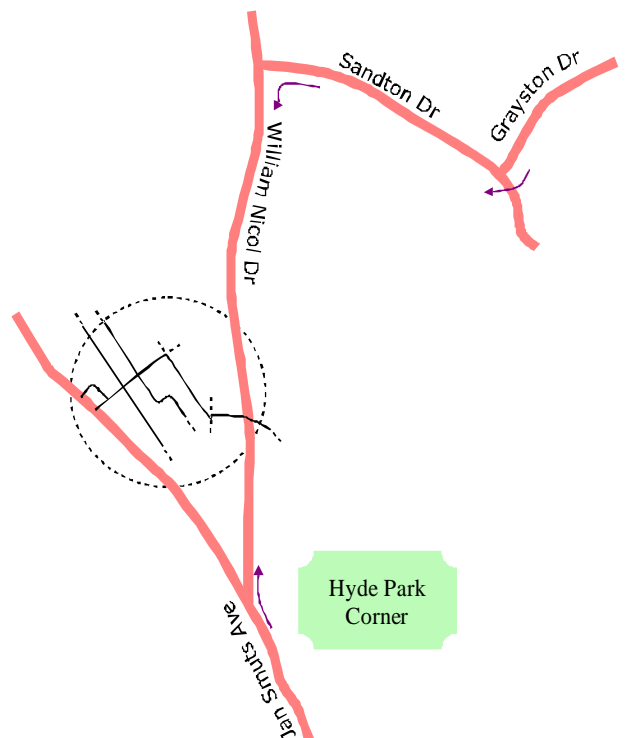

www.handsonretreat.co.za
011 326 3181

Hands On Retreat

4 Argyle Ave
CRAIGHALL, Sandton.
Tel - (011) 326-3181
GPS Coordinates:
26.115774°S 28.024621°E

Directions

- 1) Get onto William Nicol Dr and go towards
 - a) the Hyde Park Corner shopping Centre (if you coming from Sandton CBD) and turn right into 2nd Ave CRAIGHALL; **OR**
 - b) Sandton (if you coming from Rosebank), and turn left into 2nd Ave CRAIGHALL.
- 2) At the T-junction, turn left into Waterfall Ave and after only 10m, turn right into Talbragar Ave.
- 3) After 500m, turn left into Argyle Ave.
- 4) If you're coming to the
 - a) Guest House, cross both Douglas Ave and Alexandra Ave, the entrance is to your left. **OR**
 - b) Spa, turn left into Alexandra Ave, the entrance