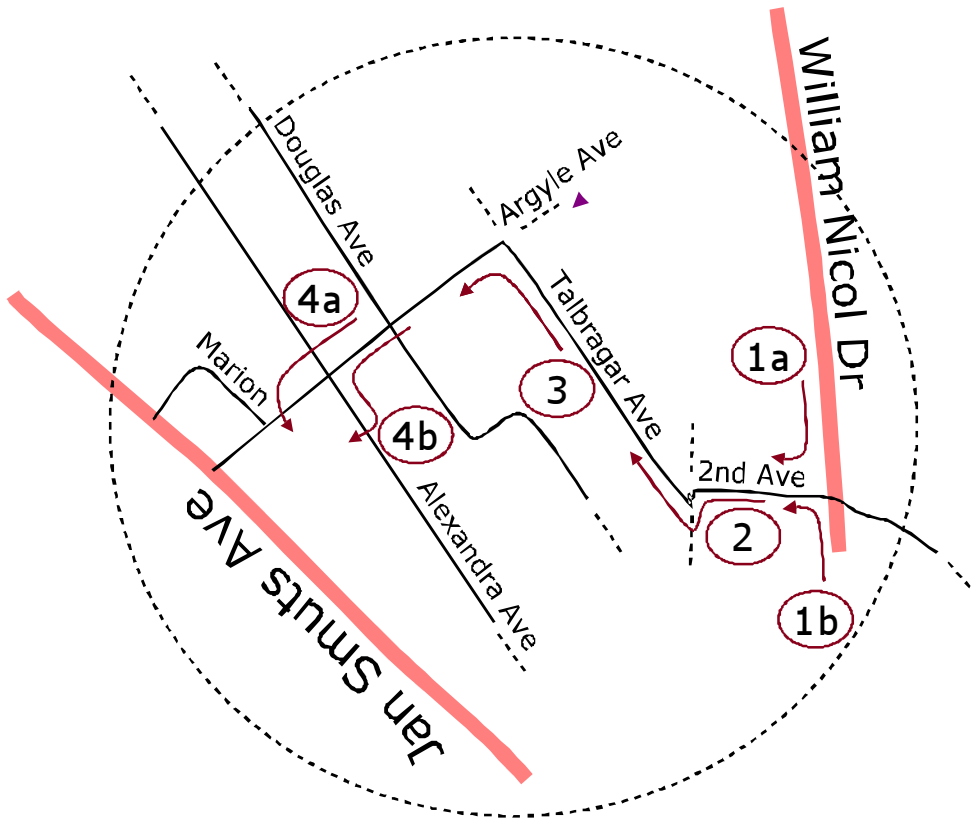

www.handsonretreat.co.za
011 326 3181

Hands On Retreat

4 Argyle Ave
CRAIGHALL, Sandton.
Tel - (011) 326-3181
GPS Coordinates:
26.115774°S 28.024621°E

Directions

- 1) Get onto William Nicol Dr and go towards
 - a) the Hyde Park Corner shopping Centre (if you coming from Sandton CBD) and turn right into 2nd Ave CRAIGHALL; **OR**
 - b) Sandton (if you coming from Rosebank), and turn left into 2nd Ave CRAIGHALL.
- 2) At the T-junction, turn left into Waterfall Ave and after only 10m, turn right into Talbragar Ave.
- 3) After 500m, turn left into Argyle Ave.
- 4) If you're coming to the
 - a) Guest House, cross both Douglas Ave and Alexandra Ave, the entrance is to your left. **OR**
 - b) Spa, turn left into Alexandra Ave, the entrance